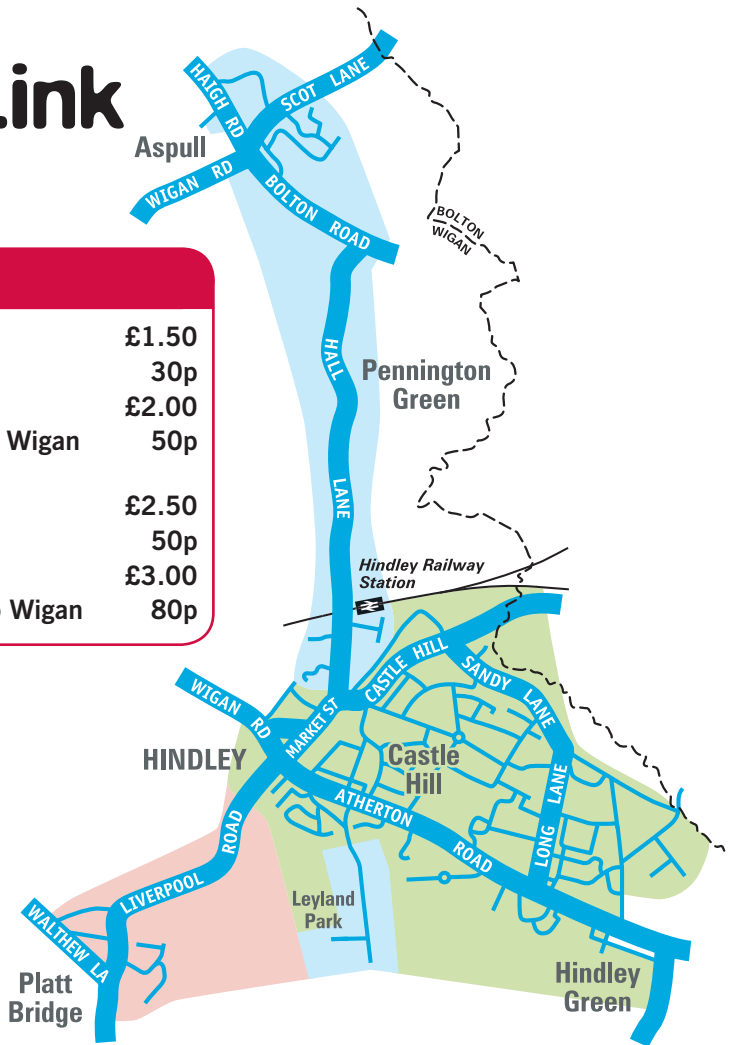

Phone **08456 05 55 05** between 8am and 8pm to book your journey or for more information.

- Please phone at least one hour before you want to travel.
- You can book your journey up to one week in advance.

© GMPT 2006
 © LA08900L
 06-0918-62892

Zone

If you live or work in this zone, you can use Local Link to:

Green

Travel anywhere in the green and blue zones, Monday to Saturday - 8am to midnight, Sunday - 11am to midnight and in the pink zone during hours stated below.

Blue

Travel anywhere in the blue and green zones, Monday to Saturday - 8am to midnight, Sunday - 11am to midnight and in the pink zone during hours stated below.

Travel to Wigan town centre on Mondays, Fridays and Saturdays - 9am to 2pm

Pink

Travel anywhere in the pink, green and blue zones, Monday to Friday - 6pm to midnight, Saturday and Sunday - 11am to midnight